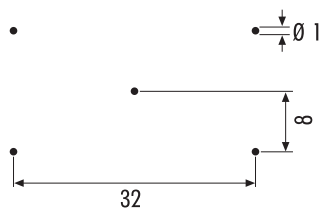

1821 Weing Street
Statesville, NC 28677
Phone: 704-881-0050
Fax: 704-881-0072
info@InternationalPerforating.com

Hole pattern IPS 13.7

Scale 1:1

Open area: 0.3%
Max. perforating width: 1624 mm